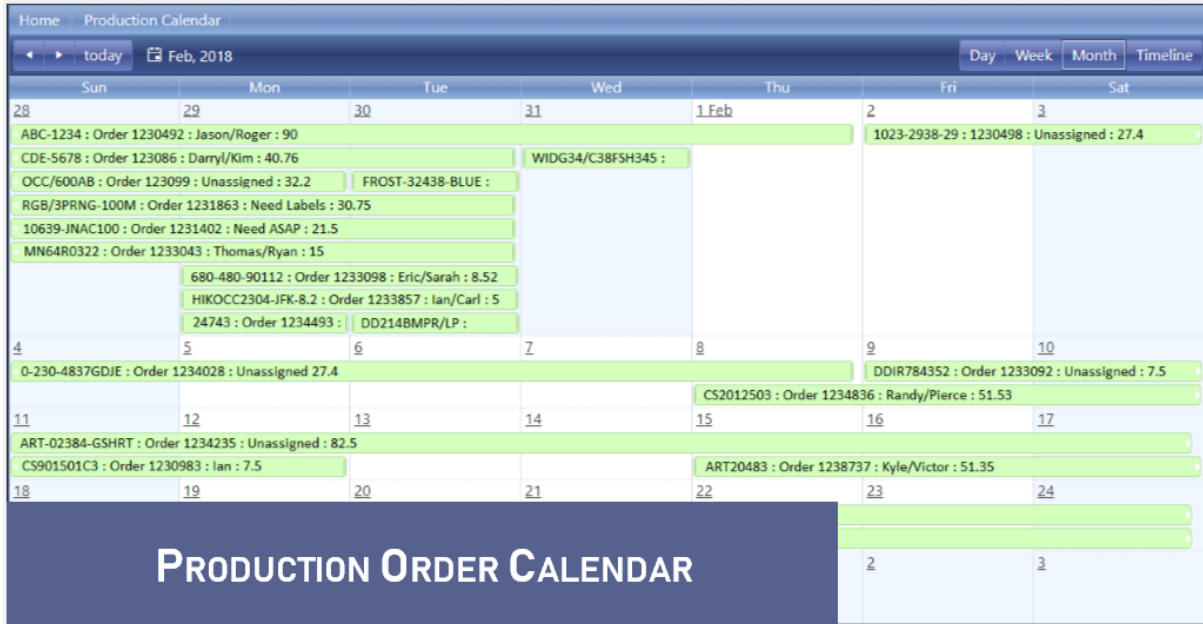

MINDHARBOR

Business Software Development | Big Data | Reporting Services | IoT Tech | ERP Integrations

P21® PRODUCTION ORDER CALENDAR PROJECT SNAPSHOT

The Challenge: Our client was spending too much time manually creating easy-to-read production calendars for their employees.

Our Solution:

We developed an automated calendar that brought employee's schedules right to the forefront.

This Production Calendar reads straight from Prophet 21's Production Orders, and using both the time it takes to create an item and the date they need the item, it calculates when production must begin. You can even click on an item to drill down and get more information on the specific order the production is for.